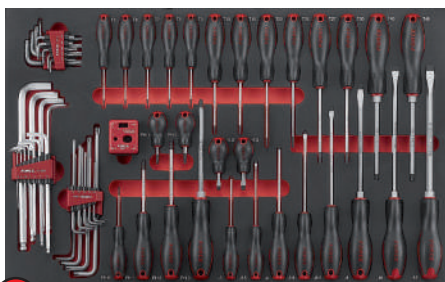

dimensions. L 95 cm x B 50 cm x H103 cm

FORCE
 PROFESSIONAL TOOLS

1 FOR F2592 schroevendraaiers + L sleutels 59dlg

2 FOR F31921A 1/4"-3/8" combinatie set 192dlg

3 FOR F41162 1/2" doppenet 116dlg

4 FOR F5505 sleutelset 50dlg 6-32mm