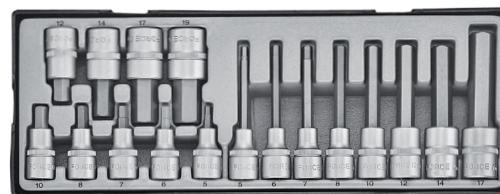

Module 17 inbus doppen 1/2"
Module de 17 douilles hex 6 pans 1/2"
5-6-7-8-10-12mm (65mmL) 14-17-19 (70mmL)
5-6-7-8-10-12-14mm (100mmL) 17mm (110mmL)

FOR T41710   ~~€ 120.74~~   € 90.55