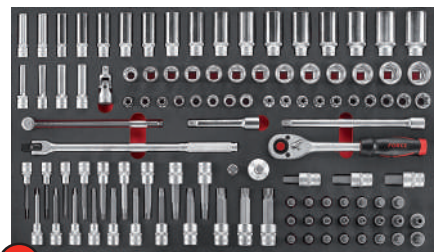

dimensions. L 95 cm x B 50 cm x H103 cm

Can you feel the "Force"

1 FOR F32031 1/4"-3/8" combinatieset 203dlg

5 FOR F5522 sleutelset 63dlg

2 FOR F41062 doppenset 1/2" 106dlg

6 FOR F6342 doppenset 3/4" 34 dlg 17-50mm