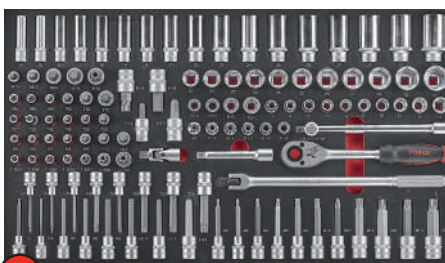

dimensions. L 95 cm x B 50 cm x H103 cm

FORCE
 PROFESSIONAL TOOLS

1 FOR F2592 schroevendraaiers + L sleutels 59dlg

2 FOR F31921A 1/4"-3/8" combinatie set 192dlg

3 FOR F41162 1/2" doppenet 116dlg

4 FOR F5505 sleutelset 50dlg 6-32mm