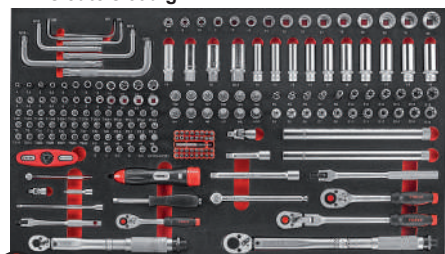

dimensions. L 95 cm x B 50 cm x H103 cm

FORCE
 PROFESSIONAL TOOLS

1 FOR F2592 schroevendraaiers + L sleutels 59dlg

2 FOR F31921A 1/4"-3/8" combinatie set 192dlg

3 FOR F41162 1/2" doppenet 116dlg

4 FOR F5505 sleutelset 50dlg 6-32mm